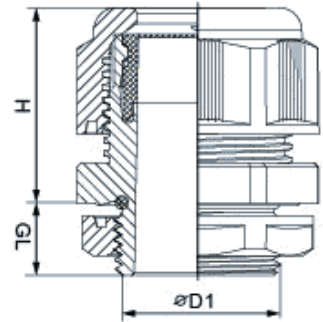

Waterproof Cable Gland (SCG Series) NPT Thread

PRODUCT OVERVIEW:

Material: PA6 (Nylon)

Thread Type: NPT

Hermetic Seal: NBR

O-Ring: EPDM

Working Temperature:

Static State, From -40°C to 100°C; Max Instantaneous Temperature Up to 120°C

Part Number	Thread Ø D1 (mm)	Cable Ø (mm)	H (mm)	GL for Normal Type (mm)	Wrench Size (mm)
SCG-N1405-●■	1/4" NPT	2.0 - 5.0	21	8	15
SCG-N1407-●■	1/4" NPT	3.0 - 6.5	21	8	15
SCG-N3806-●■	3/8" NPT	2.0 - 6.0	22	15	22
SCG-N3808-●■	3/8" NPT	4.0 - 8.0	22	15	22
SCG-N1209-●■	1/2" NPT	5.0 - 9.0	27	13	24
SCG-N12612-●■	1/2" NPT	6.0 - 12.0	27	13	24
SCG-N12712-●■	1/2" NPT	7.0 - 12.0	28	13	27
SCG-N1214-●■	1/2" NPT	10.0 - 14.0	28	13	27
SCG-N3416-●■	3/4" NPT	9.0 - 16.0	31	14	33
SCG-N3418-●■	3/4" NPT	13.0 - 18.0	31	14	33
SCG-N10020-●■	1" NPT	13.0 - 20.0	37	19	42
SCG-N10025-●■	1" NPT	18.0 - 25.0	37	19	42
SCG-N11420-●■	1 1/4" NPT	13.0 - 20.0	39	16	42 / 46
SCG-N11425-●■	1 1/4" NPT	18.0 - 25.0	39	16	42 / 46
SCG-N11432-●■	1 1/4" NPT	22.0 - 32.0	48	16	53
SCG-N11226-●■	1 1/2" NPT	20.0 - 26.0	48	20	53
SCG-N11232-●■	1 1/2" NPT	22.0 - 32.0	48	20	53
SCG-N11238-●■	1 1/2" NPT	32.0 - 38.0	49	20	60
SCG-N20030-●■	2" NPT	25.0 - 30.5	49	20	65
SCG-N20035-●■	2" NPT	29.0 - 35.0	49	20	65
SCG-N20040-●■	2" NPT	30.5 - 40.0	49	20	65
SCG-N20044-●■	2" NPT	37.0 - 44.0	49	20	65